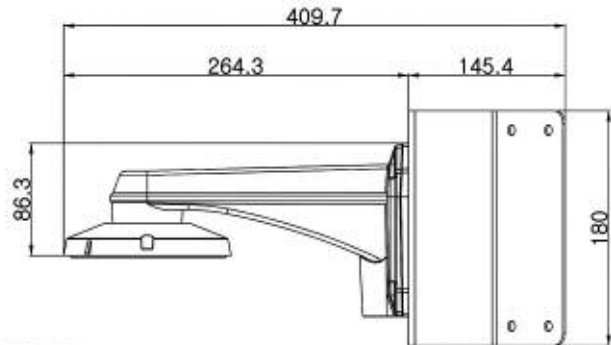

200 New Highway, Amityville, NY 11701 • Toll Free: 1-800-645-5516 • Fax: 631-957-9142 or 631-957-3880

www.specotech.com

MAIN BODY DIMENSIONS

CLGMT37X
 CEILING TYPE DIMENSIONS

WMSD37X (included)
 WALL MOUNT TYPE DIMENSIONS

POLMT37X
 POLE MOUNT TYPE DIMENSIONS

CORMT37X
 CORNER MOUNT TYPE DIMENSIONS